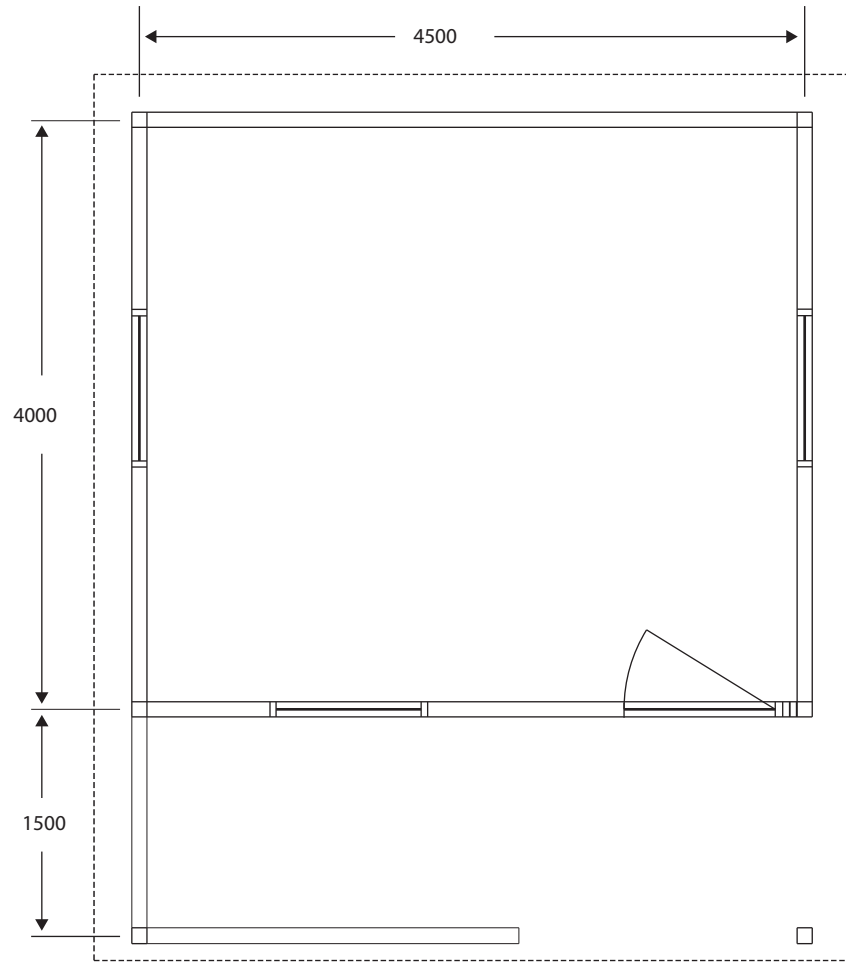

Beach Cabin 1 With Porch

Wood: Bengkerai, Bengkerai Tongue & Groove (T&G).
Dimensions: 4.5m x 4m (Aprox: 14'9" x 13'2")
Finish: Pre-Stained
Siding: T&G, finished both sides
Ceiling: Rattan/Sheathing (std) (Optional: T&G)
Roofing: Metal supplied by buyer
Mortise and tenon framing
Front Face: 2m Wood Frame French Door Center.
Flooring: T&G
Stain: Pre-Stained

www.Cascadechalet.com
800-625-3846

USD $23500 + Container Shipping

Roof Overhang (Dash line)